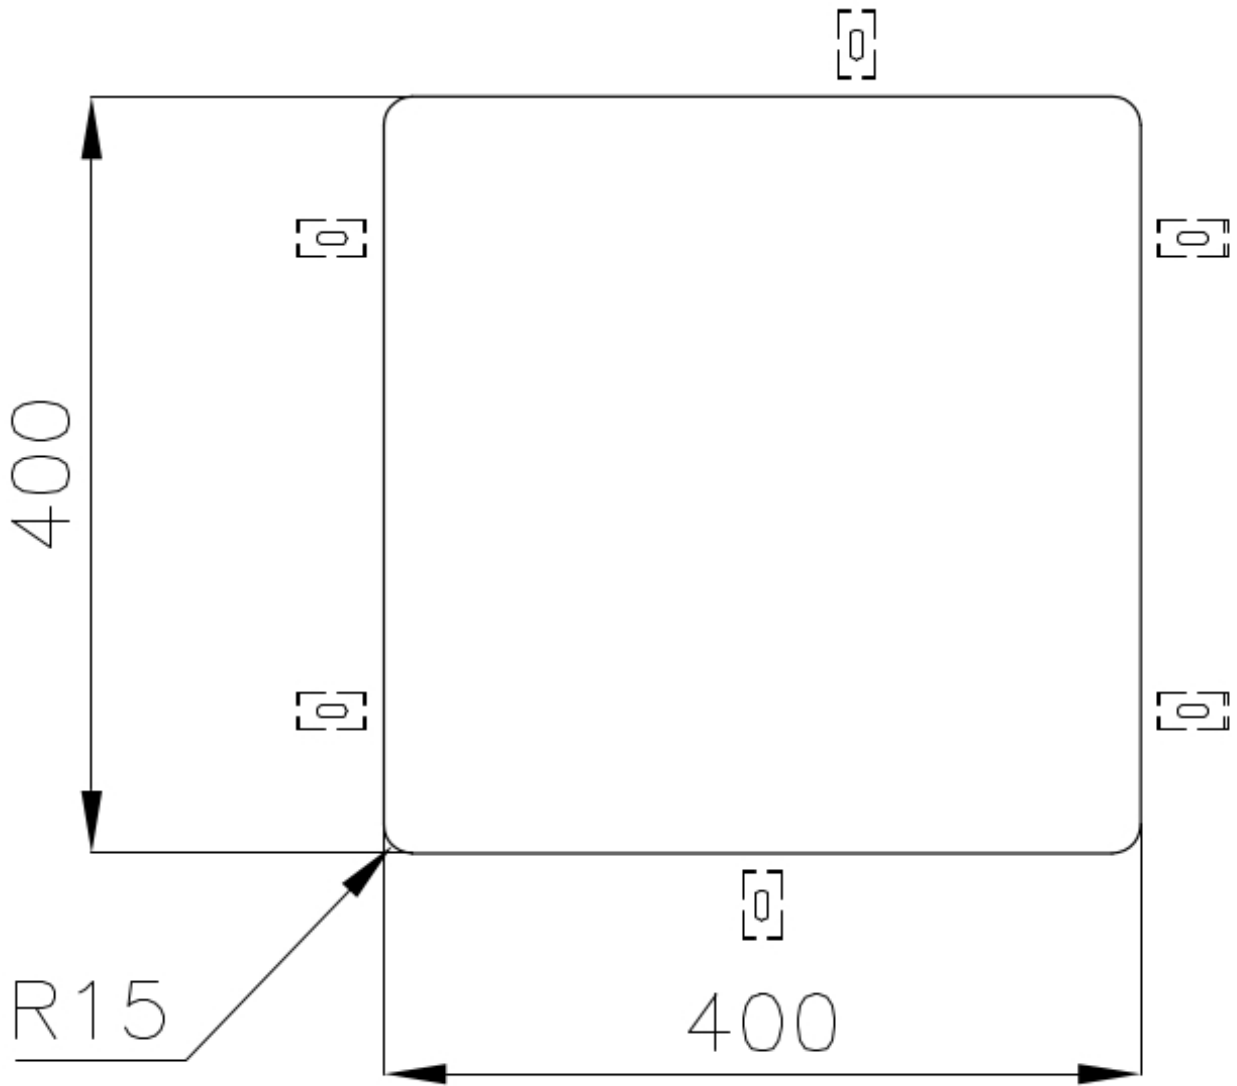

Material AISI 304 stainless steel

Texture Vintage

Base 60 cm

Dimensions 440x440 mm

Standard fittings Fixing hooks, gasket, drain, overflow and siphon, boxed packing

Mixer holes No standard holes

Built-in hole [View technical data sheet](#)

Drainer No

Width 44 cm

Bowl dimension 400 x 400 mm

Number of bowls 1 bowl

Waste fitting 3,5" drain

FEATURES

VINTAGE PVD The prestigious PVD finish combines with the care for detail of the Vintage finish, to create a combination of unique elegance.

Basket 3,5" waste fitting The drain is equipped with a large 3.5" drain, with the practical basket cap that prevents the discharge of solid parts.

High thickness 1mm thick steel. A significant thickness, which guarantees the maximum sturdiness and durability.

Small radius Bowls with squared shapes with a modern design and an increased capacity, for a minimal aesthetics connected with an extreme practicality.

TECHNICAL DATA

Cut out size
Dimensioni per foratura top