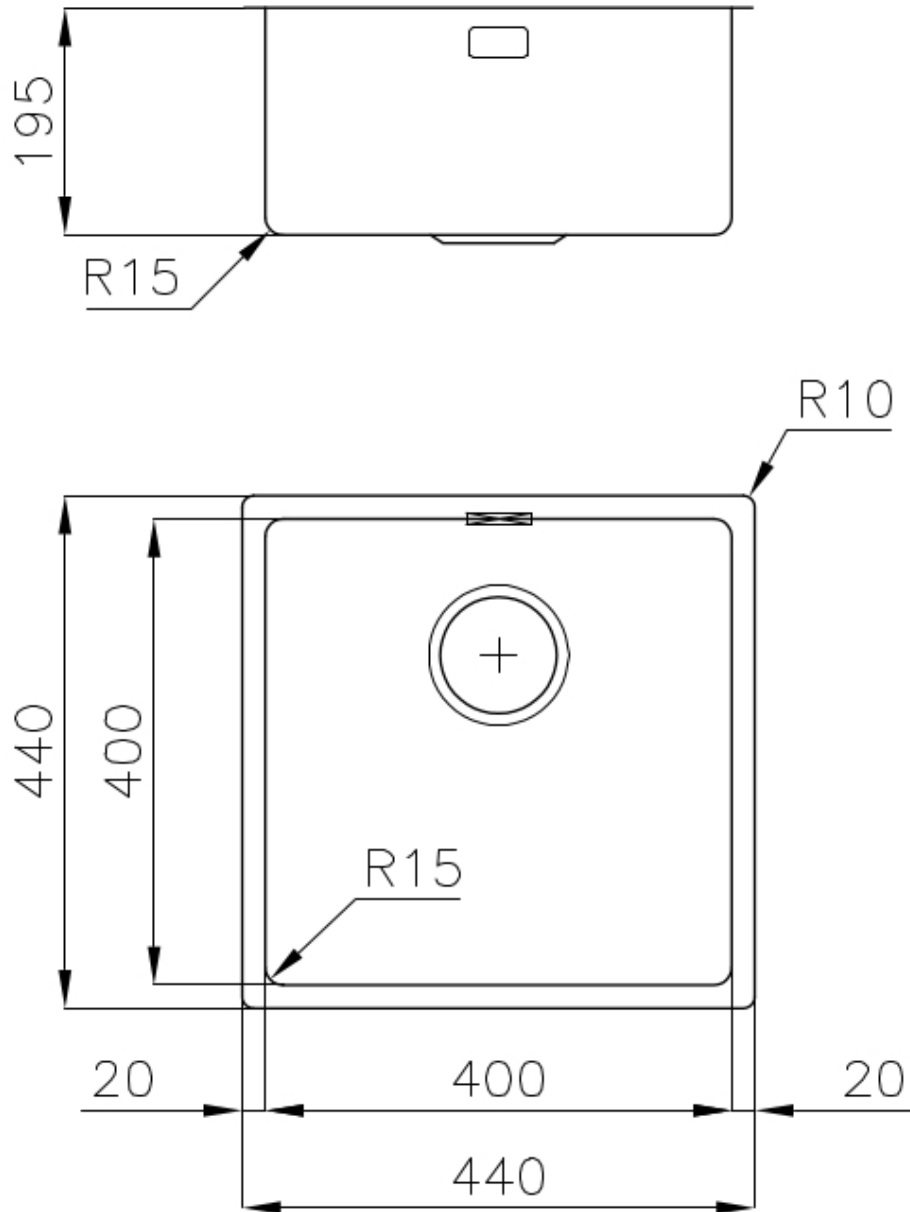

Material AISI 304 stainless steel

Texture Vintage

Base 60 cm

Dimensions 440x440 mm

Standard fittings Fixing hooks, gasket, drain, overflow and siphon, boxed packing

Mixer holes No standard holes

Built-in hole [View technical data sheet](#)

Drainer No

Width 44 cm

Bowl dimension 400 x 400 mm

Number of bowls 1 bowl

Waste fitting 3,5" drain

FEATURES

VINTAGE PVD The prestigious PVD finish combines with the care for detail of the Vintage finish, to create a combination of unique elegance.

Basket 3,5" waste fitting The drain is equipped with a large 3.5" drain, with the practical basket cap that prevents the discharge of solid parts.

High thickness 1mm thick steel. A significant thickness, which guarantees the maximum sturdiness and durability.

Small radius Bowls with squared shapes with a modern design and an increased capacity, for a minimal aesthetics connected with an extreme practicality.

TECHNICAL DATA

Cut out size
Dimensioni per foratura top