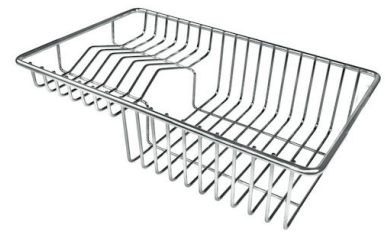

Small radius Bowls with squared shapes with a modern design and an increased capacity, for a minimal aesthetics connected with an extreme practicality.

TECHNICAL DATA

Cut out size
Dimensioni per foratura top

GALLERY

OPTIONAL ACCESSORIES

CUVETTE PERFOREE INOX

A154 F00

* only in combination with the accessory
A644 F04

CUVETTE PLASTIQUE BLANCHE

A153 A00

GRILLE POR.ASSIETTES INOX mm214x379

A100 C03

* only in combination with the accessory
A644 A01

GRILLE PORTE-ASSIETTES INOX 25x35

A100 A54

* only in combination with the accessory
A644 F04

PLANCHE DE DECOUPE CRYSTAL 23x41 CM

A631 C00

PLANCHE DE DECOUPE DOUBLE HDPE